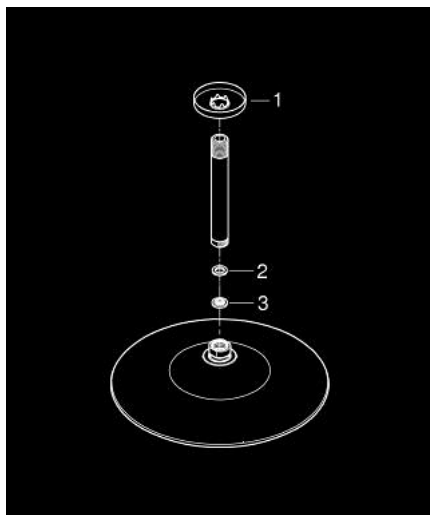

26 461 000 EUPHORIA 260 HEAD SHOWER SET CEILING 142 MM, 3 SPRAYS

PRODUCT DESCRIPTION

- Colour: chrome
- consisting of:
 - head shower Euphoria 260 (26 457)
 - spray patterns: Rain, SmartRain, Jet
 - maximum flow rate (at 3 bar): 7.5 l/min
 - Rainshower shower arm ceiling 142 mm (28 724)
- GROHE EcoJoy - Less water, perfect flow
- GROHE DreamSpray - perfect spray pattern
- GROHE LongLife finish
- GROHE SpeedClean - effortless limescale removal
- Inner WaterGuide - inner insulation for surface protection
- suitable for instantaneous heater

26 461 000 **EUPHORIA 260 HEAD SHOWER SET CEILING 142 MM, 3 SPRAYS**

SPARE PARTS, oktober 2016 – now

1: Escutcheon (Spare part-nr. 11741000)

2: Fibre seal \varnothing 18,5 x \varnothing 12 x 2 (Spare part-nr. 0138900M)

3: Dirt strainer (Spare part-nr. 48007000)