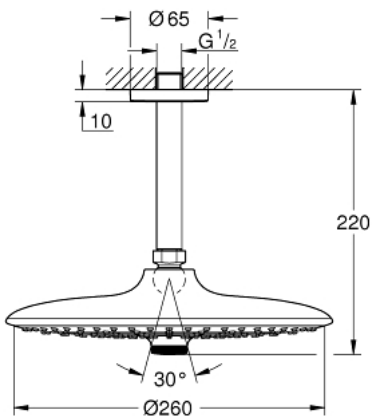

26 461 000 EUPHORIA 260 HEAD SHOWER SET CEILING 142 MM, 3 SPRAYS

PRODUCT DESCRIPTION

- Colour: chrome
- consisting of:
 - head shower Euphoria 260 (26 457)
 - spray patterns: Rain, SmartRain, Jet
 - maximum flow rate (at 3 bar): 7.5 l/min
 - Rainshower shower arm ceiling 142 mm (28 724)
- GROHE EcoJoy - Less water, perfect flow
- GROHE DreamSpray - perfect spray pattern
- GROHE LongLife finish
- GROHE SpeedClean - effortless limescale removal
- Inner WaterGuide - inner insulation for surface protection
- suitable for instantaneous heater

26 461 000 **EUPHORIA 260 HEAD SHOWER SET CEILING 142 MM, 3 SPRAYS**

SPARE PARTS, oktober 2016 – now

1: Escutcheon (Spare part-nr. 11741000)

2: Fibre seal \varnothing 18,5 x \varnothing 12 x 2 (Spare part-nr. 0138900M)

3: Dirt strainer (Spare part-nr. 48007000)