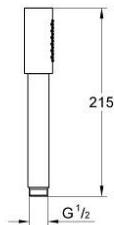

26 465 000 RAINSHOWER AQUA STICK HAND SHOWER 1 SPRAY

PRODUCT DESCRIPTION

- Colour: chrome
- spray pattern: Standard spray
- material: metal
- 6.6 l/min flow limiter
- GROHE DreamSpray - perfect spray pattern
- GROHE LongLife finish
- GROHE SpeedClean - effortless limescale removal
- Inner WaterGuide - inner insulation for surface protection
- universal mounting system, fitting all standard shower hoses
- suitable for instantaneous heater
- min. recommended pressure 1.0 bar

26 465 000 **RAINSHOWER AQUA STICK HAND SHOWER 1 SPRAY**

SPARE PARTS, november 2016 – now

1: Dirt strainer (Spare part-nr. 0700200M)