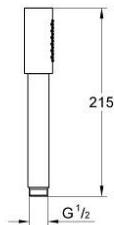

26 465 A00 RAINSHOWER AQUA STICK HAND SHOWER 1 SPRAY

PRODUCT DESCRIPTION

- Colour: hard graphite
- spray pattern: Standard spray
- material: metal
- 6.6 l/min flow limiter
- GROHE DreamSpray - perfect spray pattern
- GROHE LongLife finish
- GROHE SpeedClean - effortless limescale removal
- Inner WaterGuide - inner insulation for surface protection
- universal mounting system, fitting all standard shower hoses
- suitable for instantaneous heater
- min. recommended pressure 1.0 bar

26 465 A00 RAINSHOWER AQUA STICK HAND SHOWER 1 SPRAY

SPARE PARTS, maj 2017 – now

1: Dirt strainer (Spare part-nr. 0700200M)