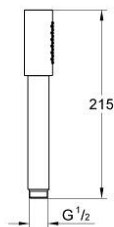

26 465 AL0 RAINSHOWER AQUA STICK HAND SHOWER 1 SPRAY

PRODUCT DESCRIPTION

- Colour: brushed hard graphite
- spray pattern: Standard spray
- material: metal
- 6.6 l/min flow limiter
- GROHE DreamSpray - perfect spray pattern
- GROHE LongLife finish
- GROHE SpeedClean - effortless limescale removal
- Inner WaterGuide - inner insulation for surface protection
- universal mounting system, fitting all standard shower hoses
- suitable for instantaneous heater
- min. recommended pressure 1.0 bar

26 465 AL0 RAINSHOWER AQUA STICK HAND SHOWER 1 SPRAY

SPARE PARTS, maj 2017 – now

1: Dirt strainer (Spare part-nr. 0700200M)