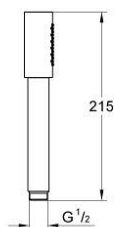

26 465 BE0 RAINSHOWER AQUA STICK HAND SHOWER 1 SPRAY

PRODUCT DESCRIPTION

- Colour: polished nickel
- spray pattern: Standard spray
- material: metal
- 6.6 l/min flow limiter
- GROHE DreamSpray - perfect spray pattern
- GROHE LongLife finish
- GROHE SpeedClean - effortless limescale removal
- Inner WaterGuide - inner insulation for surface protection
- universal mounting system, fitting all standard shower hoses
- suitable for instantaneous heater
- min. recommended pressure 1.0 bar

26 465 BE0 RAINSHOWER AQUA STICK HAND SHOWER 1 SPRAY

SPARE PARTS, maj 2017 – now

1: Dirt strainer (Spare part-nr. 0700200M)