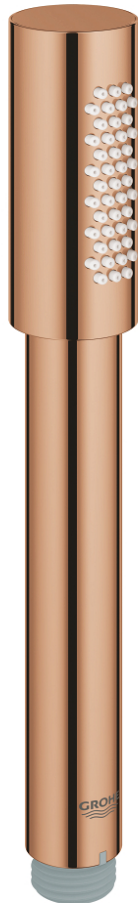

## 26 465 DA0 RAINSHOWER AQUA STICK HAND SHOWER 1 SPRAY

### PRODUCT DESCRIPTION

- Colour: warm sunset
- spray pattern: Standard spray
- material: metal
- 6.6 l/min flow limiter
- GROHE DreamSpray - perfect spray pattern
- GROHE LongLife finish
- GROHE SpeedClean - effortless limescale removal
- Inner WaterGuide - inner insulation for surface protection
- universal mounting system, fitting all standard shower hoses
- suitable for instantaneous heater
- min. recommended pressure 1.0 bar

## 26 465 DA0 RAINSHOWER AQUA STICK HAND SHOWER 1 SPRAY

**SPARE PARTS**, maj 2017 – now

1: Dirt strainer (Spare part-nr. 0700200M)