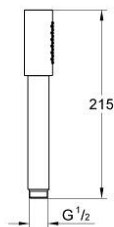

## 26 465 DA0 RAINSHOWER AQUA STICK HAND SHOWER 1 SPRAY

### PRODUCT DESCRIPTION

- Colour: warm sunset
- spray pattern: Standard spray
- material: metal
- 6.6 l/min flow limiter
- GROHE DreamSpray - perfect spray pattern
- GROHE LongLife finish
- GROHE SpeedClean - effortless limescale removal
- Inner WaterGuide - inner insulation for surface protection
- universal mounting system, fitting all standard shower hoses
- suitable for instantaneous heater
- min. recommended pressure 1.0 bar