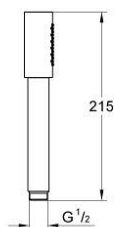

## 26 465 DC0 RAINSHOWER AQUA STICK HAND SHOWER 1 SPRAY

### PRODUCT DESCRIPTION

- Colour: supersteel
- spray pattern: Standard spray
- material: metal
- 6.6 l/min flow limiter
- GROHE DreamSpray - perfect spray pattern
- GROHE LongLife finish
- GROHE SpeedClean - effortless limescale removal
- Inner WaterGuide - inner insulation for surface protection
- universal mounting system, fitting all standard shower hoses
- suitable for instantaneous heater
- min. recommended pressure 1.0 bar