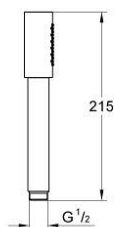

26 465 DL0 RAINSHOWER AQUA STICK HAND SHOWER 1 SPRAY

PRODUCT DESCRIPTION

- Colour: brushed warm sunset
- spray pattern: Standard spray
- material: metal
- 6.6 l/min flow limiter
- GROHE DreamSpray - perfect spray pattern
- GROHE LongLife finish
- GROHE SpeedClean - effortless limescale removal
- Inner WaterGuide - inner insulation for surface protection
- universal mounting system, fitting all standard shower hoses
- suitable for instantaneous heater
- min. recommended pressure 1.0 bar

26 465 DL0 RAINSHOWER AQUA STICK HAND SHOWER 1 SPRAY

SPARE PARTS, maj 2017 – now

1: Dirt strainer (Spare part-nr. 0700200M)