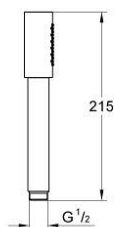

26 465 EN0 RAINSHOWER AQUA STICK HAND SHOWER 1 SPRAY

PRODUCT DESCRIPTION

- Colour: brushed nickel
- spray pattern: Standard spray
- material: metal
- 6.6 l/min flow limiter
- GROHE DreamSpray - perfect spray pattern
- GROHE LongLife finish
- GROHE SpeedClean - effortless limescale removal
- Inner WaterGuide - inner insulation for surface protection
- universal mounting system, fitting all standard shower hoses
- suitable for instantaneous heater
- min. recommended pressure 1.0 bar

26 465 EN0 RAINSHOWER AQUA STICK HAND SHOWER 1 SPRAY

SPARE PARTS, november 2016 – now

1: Dirt strainer (Spare part-nr. 0700200M)