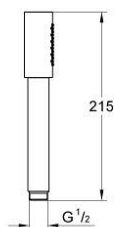

## 26 465 GL0 RAINSHOWER AQUA STICK HAND SHOWER 1 SPRAY

### PRODUCT DESCRIPTION

- Colour: cool sunrise
- spray pattern: Standard spray
- material: metal
- 6.6 l/min flow limiter
- GROHE DreamSpray - perfect spray pattern
- GROHE LongLife finish
- GROHE SpeedClean - effortless limescale removal
- Inner WaterGuide - inner insulation for surface protection
- universal mounting system, fitting all standard shower hoses
- suitable for instantaneous heater
- min. recommended pressure 1.0 bar