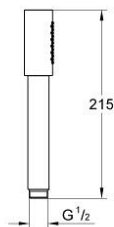

26 465 GN0 RAINSHOWER AQUA STICK HAND SHOWER 1 SPRAY

PRODUCT DESCRIPTION

- Colour: brushed cool sunrise
- spray pattern: Standard spray
- material: metal
- 6.6 l/min flow limiter
- GROHE DreamSpray - perfect spray pattern
- GROHE LongLife finish
- GROHE SpeedClean - effortless limescale removal
- Inner WaterGuide - inner insulation for surface protection
- universal mounting system, fitting all standard shower hoses
- suitable for instantaneous heater
- min. recommended pressure 1.0 bar

26 465 GN0 RAINSHOWER AQUA STICK HAND SHOWER 1 SPRAY

SPARE PARTS, maj 2017 – now

1: Dirt strainer (Spare part-nr. 0700200M)