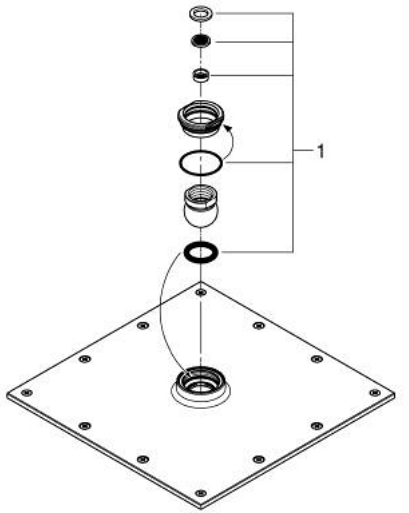

26 469 000 **RAINSHOWER ALLURE 230 HEAD SHOWER 1 SPRAY**

PRODUCT DESCRIPTION

- Colour: chrome
- spray pattern: Rain
- 230 x 230 mm
- material: metal
- ball joint with turning angle $\pm 15^\circ$
- connection thread 1/2"
- 6.6 l/min flow limiter
- GROHE DreamSpray - perfect spray pattern
- GROHE LongLife finish
- GROHE SpeedClean - effortless limescale removal
- suitable for instantaneous heater

26 469 000 **RAINSHOWER ALLURE 230 HEAD SHOWER 1 SPRAY**

SPARE PARTS, november 2016 – now

1: Spare part set (Spare part-nr. 48185000)