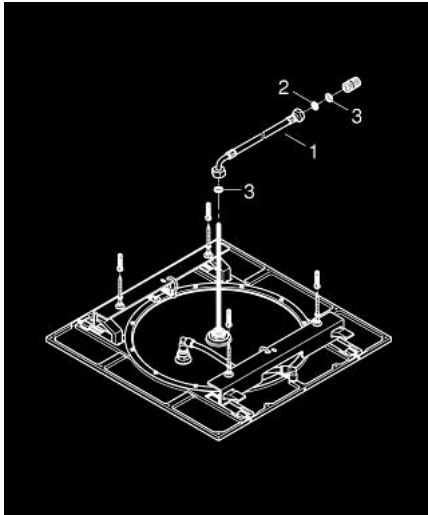

26 471 000 **RAINSHOWER F-SERIES 20" CEILING SHOWER 1 SPRAY**

PRODUCT DESCRIPTION

- Colour: chrome
- spray pattern: Rain
- 508 x 508 mm
- material: metal
- female thread 1/2" NPT
- 6.6 l/min flow limiter
- GROHE DreamSpray - perfect spray pattern
- GROHE LongLife finish
- GROHE SpeedClean - effortless limescale removal
- suitable for instantaneous heater

26 471 000 **RAINSHOWER F-SERIES 20" CEILING SHOWER 1 SPRAY**

SPARE PARTS, november 2016 – now

1: Connecting hose (Spare part-nr. 07467000)

2: Dirt strainer (Spare part-nr. 0676800M)

3: Fibre seal \varnothing 18,5 x \varnothing 12 x 2 (Spare part-nr. 0138900M)