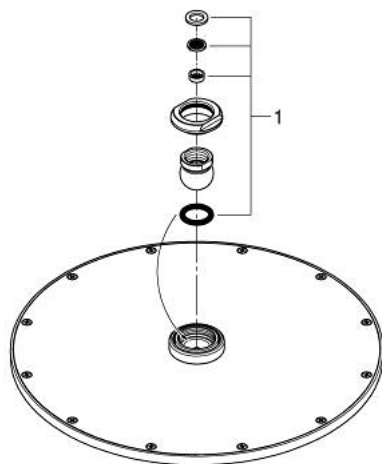

26 472 000 **RAINSHOWER COSMOPOLITAN 310 HEAD SHOWER 1 SPRAY**

**PRODUCT DESCRIPTION**

- Colour: chrome
- spray pattern: Rain
- maximum flow rate (at 3 bar): 5.5 l/min
- Ø 310 mm
- material: metal
- ball joint with turning angle 20° ± 20°
- connection thread 1/2"
- GROHE EcoJoy - Less water, perfect flow
- GROHE DreamSpray - perfect spray pattern
- GROHE LongLife finish
- GROHE SpeedClean - effortless limescale removal
- suitable for instantaneous heater

26 472 000 **RAINSHOWER COSMOPOLITAN 310 HEAD SHOWER 1 SPRAY**

**SPARE PARTS**, november 2016 – now

1: Spare part set (Spare part-nr. 48185000)