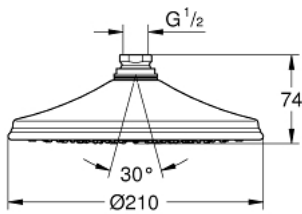

### PRODUCT DESCRIPTION

- Colour: chrome
- spray pattern: Rain
- normal (wide) spray starting at 0.5 bar flow pressure
- maximum flow rate (at 3 bar): 6.5 l/min
- Ø 210 mm
- 120 spray nozzles
- material: brass
- ball joint with turning angle  $20^\circ \pm 20^\circ$
- connection thread 1/2"
- GROHE EcoJoy - Less water, perfect flow
- GROHE LongLife finish
- GROHE SpeedClean - effortless limescale removal
- available until 07/2023