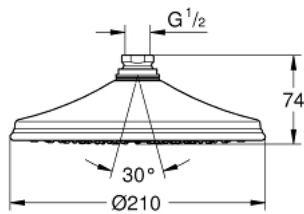

26 474 EN0 RAINSHOWER RUSTIC 210 HEAD SHOWER 1 SPRAY

PRODUCT DESCRIPTION

- Colour: brushed nickel
- spray pattern: Rain
- normal (wide) spray starting at 0.5 bar flow pressure
- Ø 210 mm
- 120 spray nozzles
- material: brass
- ball joint with turning angle $20^\circ \pm 20^\circ$
- connection thread $1/2''$
- 6.6 l/min flow limiter
- GROHE LongLife finish
- GROHE SpeedClean - effortless limescale removal