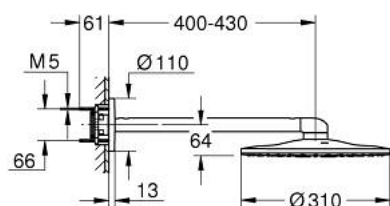

## 26 475 000 RAINSHOWER SMARTACTIVE 310 HEAD SHOWER SET 430 MM, 2 SPRAYS

### PRODUCT DESCRIPTION

- Colour: chrome
- consisting of:
  - head shower Rainshower SmartActive 310
  - spray patterns: GROHE PureRain, ActiveRain
  - horizontal 430 mm shower arm
  - GROHE DreamSpray - perfect spray pattern
  - GROHE LongLife finish
  - GROHE SpeedClean - effortless limescale removal
  - Inner WaterGuide - inner insulation for surface protection
- requires rough-in set 26 483 or 26 484 - to be ordered separately