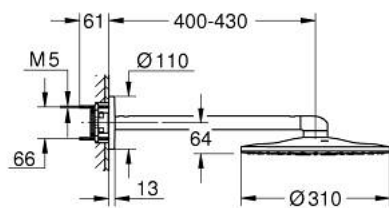

26 475 A00 RAINSHOWER SMARTACTIVE 310 HEAD SHOWER SET 430 MM, 2 SPRAYS

PRODUCT DESCRIPTION

- Colour: hard graphite
- consisting of:
 - head shower Rainshower SmartActive 310
 - spray patterns: GROHE PureRain, ActiveRain
 - horizontal 430 mm shower arm
 - GROHE DreamSpray - perfect spray pattern
 - GROHE LongLife finish
 - GROHE SpeedClean - effortless limescale removal
 - Inner WaterGuide - inner insulation for surface protection
- requires rough-in set 26 483 or 26 484 - to be ordered separately