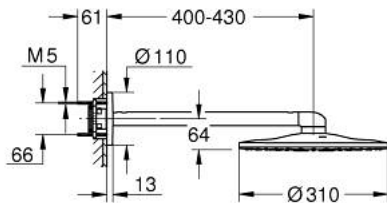

## 26 475 AL0 RAINSHOWER SMARTACTIVE 310 HEAD SHOWER SET 430 MM, 2 SPRAYS

### PRODUCT DESCRIPTION

- Colour: brushed hard graphite
- consisting of:
  - head shower Rainshower SmartActive 310
  - spray patterns: GROHE PureRain, ActiveRain
  - horizontal 430 mm shower arm
  - GROHE DreamSpray - perfect spray pattern
  - GROHE LongLife finish
  - GROHE SpeedClean - effortless limescale removal
  - Inner WaterGuide - inner insulation for surface protection
- requires rough-in set 26 483 or 26 484 - to be ordered separately