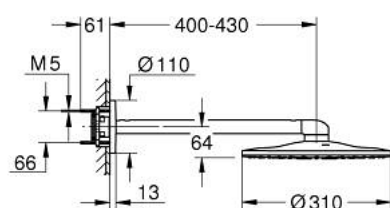

## 26 475 DA0 RAINSHOWER SMARTACTIVE 310 HEAD SHOWER SET 430 MM, 2 SPRAYS

### PRODUCT DESCRIPTION

- Colour: warm sunset
- consisting of:
  - head shower Rainshower SmartActive 310
  - spray patterns: GROHE PureRain, ActiveRain
  - horizontal 430 mm shower arm
  - GROHE DreamSpray - perfect spray pattern
  - GROHE LongLife finish
  - GROHE SpeedClean - effortless limescale removal
  - Inner WaterGuide - inner insulation for surface protection
- requires rough-in set 26 483 or 26 484 - to be ordered separately