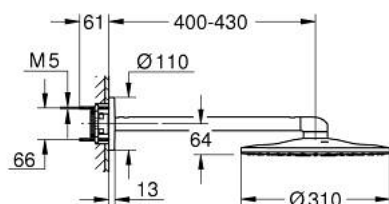

26 475 DC0 RAINSHOWER SMARTACTIVE 310 HEAD SHOWER SET 430 MM, 2 SPRAYS

PRODUCT DESCRIPTION

- Colour: supersteel
- consisting of:
 - head shower Rainshower SmartActive 310
 - spray patterns: GROHE PureRain, ActiveRain
 - horizontal 430 mm shower arm
 - GROHE DreamSpray - perfect spray pattern
 - GROHE LongLife finish
 - GROHE SpeedClean - effortless limescale removal
 - Inner WaterGuide - inner insulation for surface protection
- requires rough-in set 26 483 or 26 484 - to be ordered separately