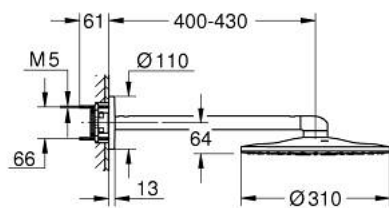

## 26 475 GL0 RAINSHOWER SMARTACTIVE 310 HEAD SHOWER SET 430 MM, 2 SPRAYS

### PRODUCT DESCRIPTION

- Colour: cool sunrise
- consisting of:
  - head shower Rainshower SmartActive 310
  - spray patterns: GROHE PureRain, ActiveRain
  - horizontal 430 mm shower arm
  - GROHE DreamSpray - perfect spray pattern
  - GROHE LongLife finish
  - GROHE SpeedClean - effortless limescale removal
  - Inner WaterGuide - inner insulation for surface protection
- requires rough-in set 26 483 or 26 484 - to be ordered separately