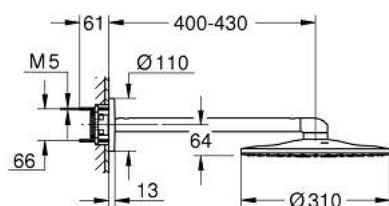

26 475 LS0 RAINSHOWER SMARTACTIVE 310 HEAD SHOWER SET 430 MM, 2 SPRAYS

PRODUCT DESCRIPTION

- Colour: moon white
- consisting of:
 - head shower Rainshower SmartActive 310, spray plate moon white
 - spray patterns: GROHE PureRain, ActiveRain
 - horizontal 430 mm shower arm
 - GROHE DreamSpray - perfect spray pattern
 - GROHE LongLife finish
 - GROHE SpeedClean - effortless limescale removal
 - Inner WaterGuide - inner insulation for surface protection
- requires rough-in set 26 483 or 26 484 - to be ordered separately