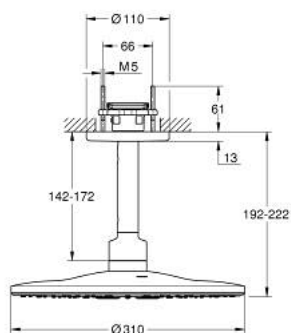

26 477 A00 RAINSHOWER SMARTACTIVE 310 HEAD SHOWER SET CEILING 142 MM, 2 SPRAYS

PRODUCT DESCRIPTION

- Colour: hard graphite
- consisting of:
 - head shower Rainshower SmartActive 310
 - spray patterns: GROHE PureRain, ActiveRain
 - 142 mm ceiling shower arm
- GROHE DreamSpray - perfect spray pattern
- GROHE LongLife finish
- GROHE SpeedClean - effortless limescale removal
- Inner WaterGuide - inner insulation for surface protection
- requires rough-in set 26 483 or 26 484 - to be ordered separately