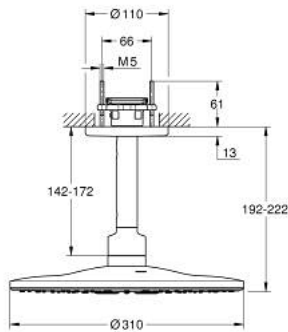

## 26 477 AL0 RAINSHOWER SMARTACTIVE 310 HEAD SHOWER SET CEILING 142 MM, 2 SPRAYS

### PRODUCT DESCRIPTION

- Colour: brushed hard graphite
- consisting of:
  - head shower Rainshower SmartActive 310
  - spray patterns: GROHE PureRain, ActiveRain
  - 142 mm ceiling shower arm
- GROHE DreamSpray - perfect spray pattern
- GROHE LongLife finish
- GROHE SpeedClean - effortless limescale removal
- Inner WaterGuide - inner insulation for surface protection
- requires rough-in set 26 483 or 26 484 - to be ordered separately