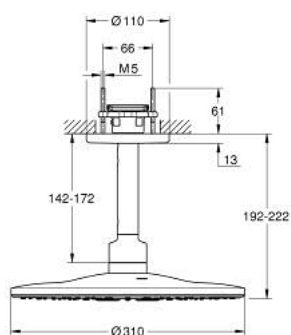

26 477 DA0 RAINSHOWER SMARTACTIVE 310 HEAD SHOWER SET CEILING 142 MM, 2 SPRAYS

PRODUCT DESCRIPTION

- Colour: warm sunset
- consisting of:
 - head shower Rainshower SmartActive 310
 - spray patterns: GROHE PureRain, ActiveRain
 - 142 mm ceiling shower arm
- GROHE DreamSpray - perfect spray pattern
- GROHE LongLife finish
- GROHE SpeedClean - effortless limescale removal
- Inner WaterGuide - inner insulation for surface protection
- requires rough-in set 26 483 or 26 484 - to be ordered separately