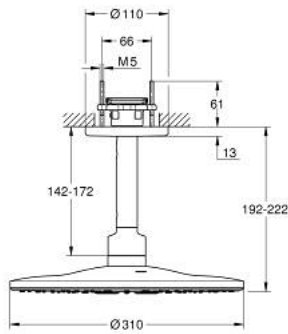

## 26 477 DC0 RAINSHOWER SMARTACTIVE 310 HEAD SHOWER SET CEILING 142 MM, 2 SPRAYS

### PRODUCT DESCRIPTION

- Colour: supersteel
- consisting of:
  - head shower Rainshower SmartActive 310
  - spray patterns: GROHE PureRain, ActiveRain
  - 142 mm ceiling shower arm
- GROHE DreamSpray - perfect spray pattern
- GROHE LongLife finish
- GROHE SpeedClean - effortless limescale removal
- Inner WaterGuide - inner insulation for surface protection
- requires rough-in set 26 483 or 26 484 - to be ordered separately