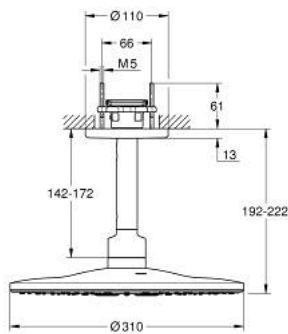

## 26 477 DL0 RAINSHOWER SMARTACTIVE 310 HEAD SHOWER SET CEILING 142 MM, 2 SPRAYS

### PRODUCT DESCRIPTION

- Colour: brushed warm sunset
- consisting of:
  - head shower Rainshower SmartActive 310
  - spray patterns: GROHE PureRain, ActiveRain
  - 142 mm ceiling shower arm
- GROHE DreamSpray - perfect spray pattern
- GROHE LongLife finish
- GROHE SpeedClean - effortless limescale removal
- Inner WaterGuide - inner insulation for surface protection
- requires rough-in set 26 483 or 26 484 - to be ordered separately