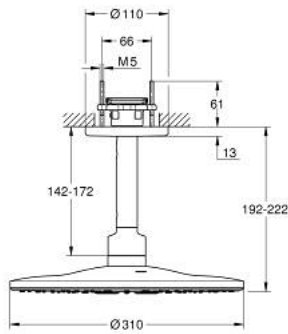

26 477 DL0 RAINSHOWER SMARTACTIVE 310 HEAD SHOWER SET CEILING 142 MM, 2 SPRAYS

PRODUCT DESCRIPTION

- Colour: brushed warm sunset
- consisting of:
 - head shower Rainshower SmartActive 310
 - spray patterns: GROHE PureRain, ActiveRain
 - 142 mm ceiling shower arm
- GROHE DreamSpray - perfect spray pattern
- GROHE LongLife finish
- GROHE SpeedClean - effortless limescale removal
- Inner WaterGuide - inner insulation for surface protection
- requires rough-in set 26 483 or 26 484 - to be ordered separately