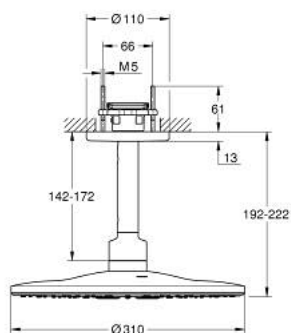

26 477 GL0 RAINSHOWER SMARTACTIVE 310 HEAD SHOWER SET CEILING 142 MM, 2 SPRAYS

PRODUCT DESCRIPTION

- Colour: cool sunrise
- consisting of:
 - head shower Rainshower SmartActive 310
 - spray patterns: GROHE PureRain, ActiveRain
 - 142 mm ceiling shower arm
- GROHE DreamSpray - perfect spray pattern
- GROHE LongLife finish
- GROHE SpeedClean - effortless limescale removal
- Inner WaterGuide - inner insulation for surface protection
- requires rough-in set 26 483 or 26 484 - to be ordered separately