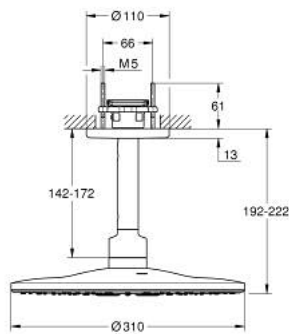

26 477 GN0 RAINSHOWER SMARTACTIVE 310 HEAD SHOWER SET CEILING 142 MM, 2 SPRAYS

PRODUCT DESCRIPTION

- Colour: brushed cool sunrise
- consisting of:
 - head shower Rainshower SmartActive 310
 - spray patterns: GROHE PureRain, ActiveRain
 - 142 mm ceiling shower arm
- GROHE DreamSpray - perfect spray pattern
- GROHE LongLife finish
- GROHE SpeedClean - effortless limescale removal
- Inner WaterGuide - inner insulation for surface protection
- requires rough-in set 26 483 or 26 484 - to be ordered separately