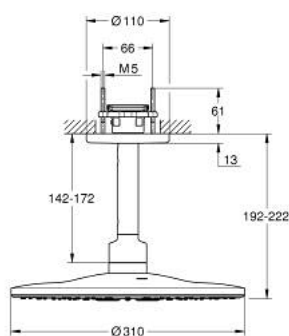

26 477 LS0 RAINSHOWER SMARTACTIVE 310 HEAD SHOWER SET CEILING 142 MM, 2 SPRAYS

PRODUCT DESCRIPTION

- Colour: moon white
- consisting of:
 - head shower Rainshower SmartActive 310, spray plate moon white
 - spray patterns: GROHE PureRain, ActiveRain
- 142 mm ceiling shower arm
- GROHE DreamSpray - perfect spray pattern
- GROHE LongLife finish
- GROHE SpeedClean - effortless limescale removal
- Inner WaterGuide - inner insulation for surface protection
- requires rough-in set 26 483 or 26 484 - to be ordered separately