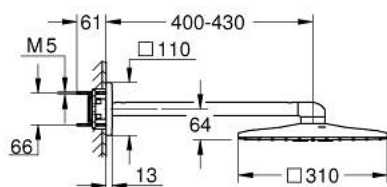

## 26 479 000 RAINSHOWER SMARTACTIVE 310 CUBE HEAD SHOWER SET 430 MM, 2 SPRAYS

### PRODUCT DESCRIPTION

- Colour: chrome
- consisting of:
  - head shower Rainshower SmartActive 310 Cube
  - spray patterns: GROHE PureRain, ActiveRain
  - horizontal 430 mm shower arm
- GROHE DreamSpray - perfect spray pattern
- GROHE LongLife finish
- GROHE SpeedClean - effortless limescale removal
- Inner WaterGuide - inner insulation for surface protection
- requires rough-in set 26 483 or 26 484 - to be ordered separately