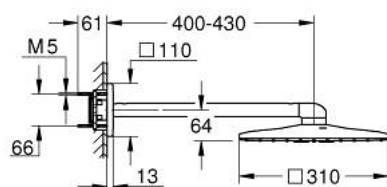

## 26 479 GL0 RAINSHOWER SMARTACTIVE 310 CUBE HEAD SHOWER SET 430 MM, 2 SPRAYS

### PRODUCT DESCRIPTION

- Colour: cool sunrise
- consisting of:
  - head shower Rainshower SmartActive 310 Cube
  - spray patterns: GROHE PureRain, ActiveRain
  - horizontal 430 mm shower arm
- GROHE DreamSpray - perfect spray pattern
- GROHE LongLife finish
- GROHE SpeedClean - effortless limescale removal
- Inner WaterGuide - inner insulation for surface protection
- requires rough-in set 26 483 or 26 484 - to be ordered separately