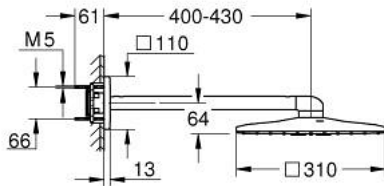

26 479 GN0 RAINSHOWER SMARTACTIVE 310 CUBE HEAD SHOWER SET 430 MM, 2 SPRAYS

PRODUCT DESCRIPTION

- Colour: brushed cool sunrise
- consisting of:
 - head shower Rainshower SmartActive 310 Cube
 - spray patterns: GROHE PureRain, ActiveRain
 - horizontal 430 mm shower arm
- GROHE DreamSpray - perfect spray pattern
- GROHE LongLife finish
- GROHE SpeedClean - effortless limescale removal
- Inner WaterGuide - inner insulation for surface protection
- requires rough-in set 26 483 or 26 484 - to be ordered separately