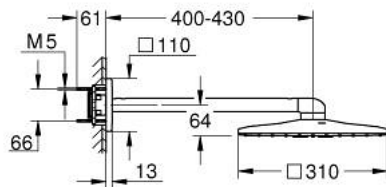

26 479 LS0 RAINSHOWER SMARTACTIVE 310 CUBE HEAD SHOWER SET 430 MM, 2 SPRAYS

PRODUCT DESCRIPTION

- Colour: moon white
- consisting of:
 - head shower Rainshower SmartActive 310 Cube, spray plate moon white
 - spray patterns: GROHE PureRain, ActiveRain
 - horizontal 430 mm shower arm
- GROHE DreamSpray - perfect spray pattern
- GROHE LongLife finish
- GROHE SpeedClean - effortless limescale removal
- Inner WaterGuide - inner insulation for surface protection
- requires rough-in set 26 483 or 26 484 - to be ordered separately