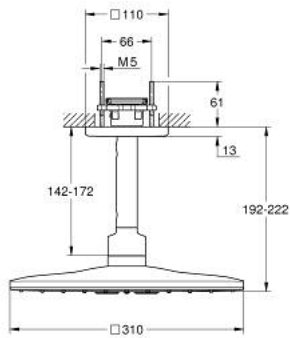

26 481 000 **RAINSHOWER SMARTACTIVE 310 CUBE HEAD SHOWER SET CEILING 142 MM,  
2 SPRAYS**

**PRODUCT DESCRIPTION**

- Colour: chrome
- consisting of:
  - head shower Rainshower SmartActive 310 Cube
  - spray patterns: GROHE PureRain, ActiveRain
  - 142 mm ceiling shower arm
- GROHE DreamSpray - perfect spray pattern
- GROHE LongLife finish
- GROHE SpeedClean - effortless limescale removal
- Inner WaterGuide - inner insulation for surface protection
- requires rough-in set 26 483 or 26 484 - to be ordered separately