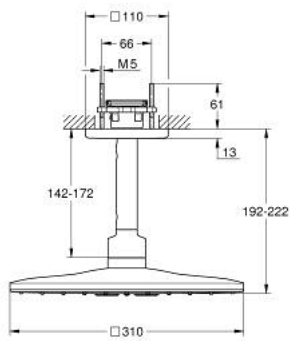

26 481 A00 RAINSHOWER SMARTACTIVE 310 CUBE HEAD SHOWER SET CEILING 142 MM, 2 SPRAYS

PRODUCT DESCRIPTION

- Colour: hard graphite
- consisting of:
 - head shower Rainshower SmartActive 310 Cube
 - spray patterns: GROHE PureRain, ActiveRain
 - 142 mm ceiling shower arm
- GROHE DreamSpray - perfect spray pattern
- GROHE LongLife finish
- GROHE SpeedClean - effortless limescale removal
- Inner WaterGuide - inner insulation for surface protection
- requires rough-in set 26 483 or 26 484 - to be ordered separately