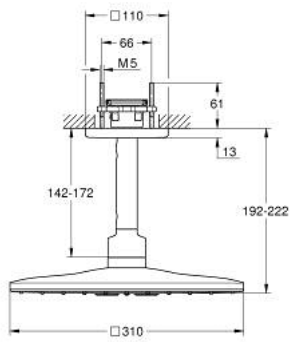

## 26 481 AL0 RAINSHOWER SMARTACTIVE 310 CUBE HEAD SHOWER SET CEILING 142 MM, 2 SPRAYS

### PRODUCT DESCRIPTION

- Colour: brushed hard graphite
- consisting of:
  - head shower Rainshower SmartActive 310 Cube
  - spray patterns: GROHE PureRain, ActiveRain
- 142 mm ceiling shower arm
- GROHE DreamSpray - perfect spray pattern
- GROHE LongLife finish
- GROHE SpeedClean - effortless limescale removal
- Inner WaterGuide - inner insulation for surface protection
- requires rough-in set 26 483 or 26 484 - to be ordered separately