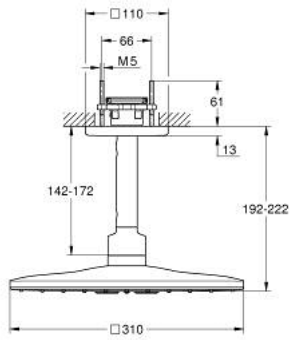

26 481 AL0 RAINSHOWER SMARTACTIVE 310 CUBE HEAD SHOWER SET CEILING 142 MM, 2 SPRAYS

PRODUCT DESCRIPTION

- Colour: brushed hard graphite
- consisting of:
 - head shower Rainshower SmartActive 310 Cube
 - spray patterns: GROHE PureRain, ActiveRain
 - 142 mm ceiling shower arm
- GROHE DreamSpray - perfect spray pattern
- GROHE LongLife finish
- GROHE SpeedClean - effortless limescale removal
- Inner WaterGuide - inner insulation for surface protection
- requires rough-in set 26 483 or 26 484 - to be ordered separately