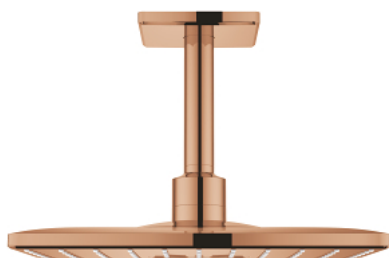

26 481 DA0 RAINSHOWER SMARTACTIVE 310 CUBE HEAD SHOWER SET CEILING 142 MM, 2 SPRAYS

PRODUCT DESCRIPTION

- Colour: warm sunset
- consisting of:
 - head shower Rainshower SmartActive 310 Cube
 - spray patterns: GROHE PureRain, ActiveRain
 - 142 mm ceiling shower arm
- GROHE DreamSpray - perfect spray pattern
- GROHE LongLife finish
- GROHE SpeedClean - effortless limescale removal
- Inner WaterGuide - inner insulation for surface protection
- requires rough-in set 26 483 or 26 484 - to be ordered separately