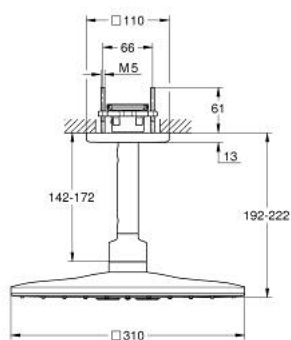

26 481 DA0 RAINSHOWER SMARTACTIVE 310 CUBE HEAD SHOWER SET CEILING 142 MM, 2 SPRAYS

PRODUCT DESCRIPTION

- Colour: warm sunset
- consisting of:
 - head shower Rainshower SmartActive 310 Cube
 - spray patterns: GROHE PureRain, ActiveRain
 - 142 mm ceiling shower arm
- GROHE DreamSpray - perfect spray pattern
- GROHE LongLife finish
- GROHE SpeedClean - effortless limescale removal
- Inner WaterGuide - inner insulation for surface protection
- requires rough-in set 26 483 or 26 484 - to be ordered separately