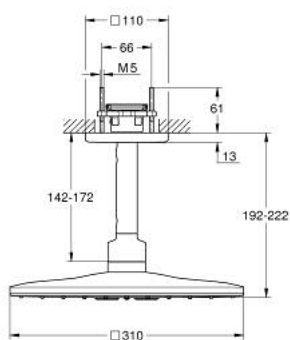

26 481 DA0 RAINSHOWER SMARTACTIVE 310 CUBE HEAD SHOWER SET CEILING 142 MM, 2 SPRAYS

PRODUCT DESCRIPTION

- Colour: warm sunset
- consisting of:
 - head shower Rainshower SmartActive 310 Cube
 - spray patterns: GROHE PureRain, ActiveRain
 - 142 mm ceiling shower arm
- GROHE DreamSpray - perfect spray pattern
- GROHE LongLife finish
- GROHE SpeedClean - effortless limescale removal
- Inner WaterGuide - inner insulation for surface protection
- requires rough-in set 26 483 or 26 484 - to be ordered separately