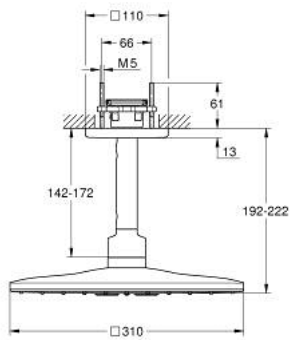

26 481 DC0 RAINSHOWER SMARTACTIVE 310 CUBE HEAD SHOWER SET CEILING 142 MM, 2 SPRAYS

PRODUCT DESCRIPTION

- Colour: supersteel
- consisting of:
 - head shower Rainshower SmartActive 310 Cube
 - spray patterns: GROHE PureRain, ActiveRain
 - 142 mm ceiling shower arm
- GROHE DreamSpray - perfect spray pattern
- GROHE LongLife finish
- GROHE SpeedClean - effortless limescale removal
- Inner WaterGuide - inner insulation for surface protection
- requires rough-in set 26 483 or 26 484 - to be ordered separately