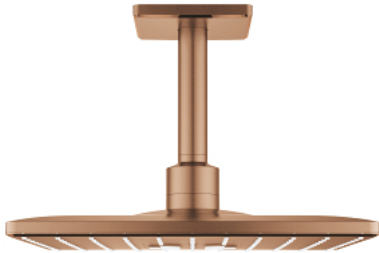

26 481 DL0 RAINSHOWER SMARTACTIVE 310 CUBE HEAD SHOWER SET CEILING 142 MM, 2 SPRAYS

PRODUCT DESCRIPTION

- Colour: brushed warm sunset
- consisting of:
 - head shower Rainshower SmartActive 310 Cube
 - spray patterns: GROHE PureRain, ActiveRain
 - 142 mm ceiling shower arm
- GROHE DreamSpray - perfect spray pattern
- GROHE LongLife finish
- GROHE SpeedClean - effortless limescale removal
- Inner WaterGuide - inner insulation for surface protection
- requires rough-in set 26 483 or 26 484 - to be ordered separately