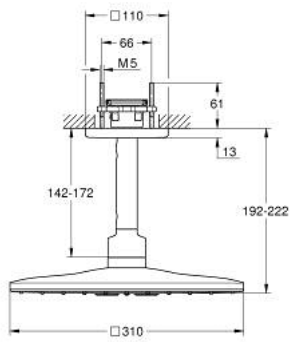

26 481 DL0 RAINSHOWER SMARTACTIVE 310 CUBE HEAD SHOWER SET CEILING 142 MM, 2 SPRAYS

PRODUCT DESCRIPTION

- Colour: brushed warm sunset
- consisting of:
 - head shower Rainshower SmartActive 310 Cube
 - spray patterns: GROHE PureRain, ActiveRain
 - 142 mm ceiling shower arm
- GROHE DreamSpray - perfect spray pattern
- GROHE LongLife finish
- GROHE SpeedClean - effortless limescale removal
- Inner WaterGuide - inner insulation for surface protection
- requires rough-in set 26 483 or 26 484 - to be ordered separately