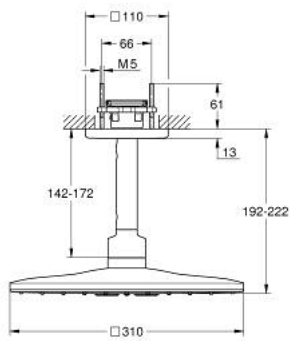

26 481 GL0 RAINSHOWER SMARTACTIVE 310 CUBE HEAD SHOWER SET CEILING 142 MM, 2 SPRAYS

PRODUCT DESCRIPTION

- Colour: cool sunrise
- consisting of:
 - head shower Rainshower SmartActive 310 Cube
 - spray patterns: GROHE PureRain, ActiveRain
 - 142 mm ceiling shower arm
- GROHE DreamSpray - perfect spray pattern
- GROHE LongLife finish
- GROHE SpeedClean - effortless limescale removal
- Inner WaterGuide - inner insulation for surface protection
- requires rough-in set 26 483 or 26 484 - to be ordered separately