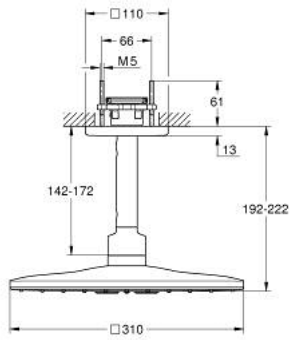

26 481 GN0 RAINSHOWER SMARTACTIVE 310 CUBE HEAD SHOWER SET CEILING 142 MM, 2 SPRAYS

PRODUCT DESCRIPTION

- Colour: brushed cool sunrise
- consisting of:
 - head shower Rainshower SmartActive 310 Cube
 - spray patterns: GROHE PureRain, ActiveRain
 - 142 mm ceiling shower arm
- GROHE DreamSpray - perfect spray pattern
- GROHE LongLife finish
- GROHE SpeedClean - effortless limescale removal
- Inner WaterGuide - inner insulation for surface protection
- requires rough-in set 26 483 or 26 484 - to be ordered separately