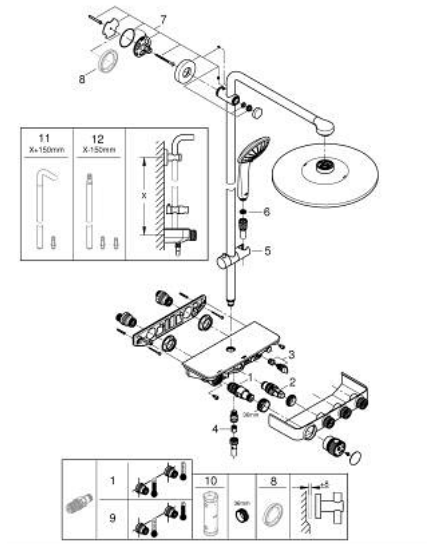

26 507 000 EUPHORIA SMARTCONTROL SYSTEM 310 SHOWER SYSTEM WITH THERMOSTAT FOR WALL MOUNTING

SPARE PARTS, februar 2019 – now

1. 1: Thermostatic compact cartridge 1/2" (Spare part-nr. 47439000)
2. 2: Cartridge (Spare part-nr. 48297000)
3. 3: Non-return valve (Spare part-nr. 49069000)
4. 4: Non-return valve (Spare part-nr. 08565000)
5. 5: Glide element (Spare part-nr. 48177000)
6. 6: Dirt strainer (Spare part-nr. 0700200M)
7. 7: Shower rail holder (Spare part-nr. 48279000)
8. 8: Compensation disc (Spare part-nr. 27180000)*
9. 9: GROHE TurboStat cartridge 1/2" (Spare part-nr. 47175000)*
10. 10: Socket spanner (Spare part-nr. 49059000)*
11. 11: Shower system pipe for retrofitting (Spare part-nr. 48497000)*
12. 12: Shower system pipe for retrofitting (Spare part-nr. 48498000)*

* Optional accessories