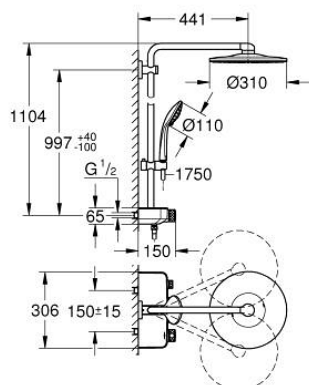

26 507 000 EUPHORIA SMARTCONTROL SYSTEM 310 SHOWER SYSTEM WITH THERMOSTAT FOR WALL MOUNTING

PRODUCT DESCRIPTION

- Colour: chrome
- consisting of:
 - horizontal 450 mm shower arm
 - upper bracket adjustable for minimal adaption to existing drilling holes
 - exposed SmartControl thermostat
- allows change between:
 - head shower Rainshower SmartActive 310
 - spray patterns: GROHE PureRain, ActiveRain
 - maximum flow rate (at 3 bar): 20 l/min
 - hand shower Euphoria 110 Massage, spray plate white (27 221 001)
 - spray patterns: Rain, SmartRain, Massage
 - maximum flow rate (at 3 bar): 16 l/min
- adjustable in height with gliding element
- shower hose Silverflex 1750 mm 1/2" x 1/2" (28 388)
- GROHE DreamSpray - perfect spray pattern
- GROHE LongLife finish
- GROHE CoolTouch - no risk of scalding
- GROHE TurboStat - compact cartridge with wax thermoelement
- GROHE ProGrip - with knurled structure
- GROHE SafeStop at 38°C
- GROHE SafeStop Plus optional temperature limiter at 43°C included
- GROHE SmartControl - control the shower with intuitive push/turn button
- integrated GROHE EasyReach shower tray
- GROHE SpeedClean - effortless limescale removal
- Inner WaterGuide - inner insulation for surface protection
- TwistStop - to prevent hose from twisting
- suitable for instantaneous heaters from 18 kW/h
- minimum flow rate 5 l/min