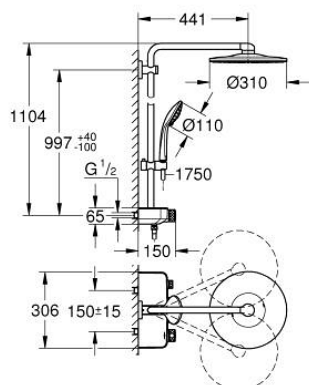

26 507 A00 EUPHORIA SMARTCONTROL SYSTEM 310 SHOWER SYSTEM WITH THERMOSTAT FOR WALL MOUNTING

PRODUCT DESCRIPTION

- Colour: hard graphite
- consisting of:
 - horizontal 450 mm shower arm
 - upper bracket adjustable for minimal adaption to existing drilling holes
 - exposed SmartControl thermostat
- allows change between:
 - head shower Rainshower SmartActive 310
 - spray patterns: GROHE PureRain, ActiveRain
 - maximum flow rate (at 3 bar): 20 l/min
 - hand shower Euphoria 110 Massage, spray plate white
 - spray patterns: Rain, SmartRain, Massage
 - maximum flow rate (at 3 bar): 16 l/min
 - adjustable in height with gliding element
 - shower hose Silverflex 1750 mm 1/2" x 1/2" (28 388)
- GROHE DreamSpray - perfect spray pattern
- GROHE LongLife finish
- GROHE CoolTouch - no risk of scalding
- GROHE TurboStat - compact cartridge with wax thermoelement
- GROHE ProGrip - with knurled structure
- GROHE SafeStop at 38°C
- GROHE SafeStop Plus optional temperature limiter at 43°C included
- GROHE SmartControl - control the shower with intuitive push/turn button
- integrated GROHE EasyReach shower tray
- GROHE SpeedClean - effortless limescale removal
- Inner WaterGuide - inner insulation for surface protection
- TwistStop - to prevent hose from twisting
- suitable for instantaneous heaters from 18 kW/h
- minimum flow rate 5 l/min

26 507 A00 EUPHORIA SMARTCONTROL SYSTEM 310 SHOWER SYSTEM WITH THERMOSTAT FOR WALL MOUNTING

SPARE PARTS, september 2018 – now

- 1: Thermostatic compact cartridge 1/2" (Spare part-nr. 47439000)
- 2: Cartridge (Spare part-nr. 48297000)
- 3: Non-return valve (Spare part-nr. 49069000)
- 4: Non-return valve (Spare part-nr. 08565000)
- 5: Glide element (Spare part-nr. 48177A00)
- 6: Dirt strainer (Spare part-nr. 0700200M)
- 7: Shower rail holder (Spare part-nr. 48279A00)
- 9: GROHE TurboStat cartridge 1/2" (Spare part-nr. 47175000)*
- 10: Socket spanner (Spare part-nr. 49059000)*