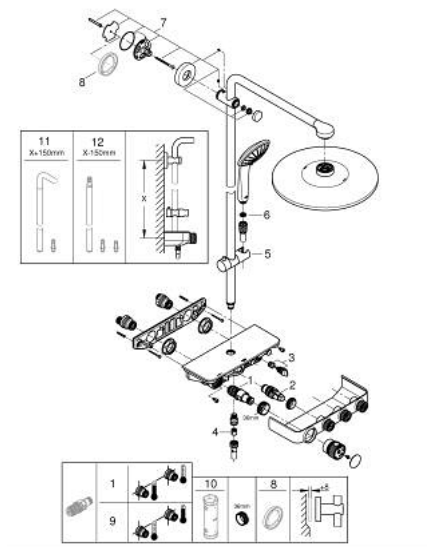

26 507 A00 EUPHORIA SMARTCONTROL SYSTEM 310 SHOWER SYSTEM WITH THERMOSTAT FOR WALL MOUNTING

PRODUCT DESCRIPTION

- Colour: hard graphite
- consisting of:
 - horizontal 450 mm shower arm
 - upper bracket adjustable for minimal adaption to existing drilling holes
 - exposed SmartControl thermostat
- allows change between:
 - head shower Rainshower SmartActive 310
 - spray patterns: GROHE PureRain, ActiveRain
 - maximum flow rate (at 3 bar): 20 l/min
 - hand shower Euphoria 110 Massage, spray plate white
 - spray patterns: Rain, SmartRain, Massage
 - maximum flow rate (at 3 bar): 16 l/min
 - adjustable in height with gliding element
 - shower hose Silverflex 1750 mm 1/2" x 1/2" (28 388)
- GROHE DreamSpray - perfect spray pattern
- GROHE LongLife finish
- GROHE CoolTouch - no risk of scalding
- GROHE TurboStat - compact cartridge with wax thermoelement
- GROHE ProGrip - with knurled structure
- GROHE SafeStop at 38°C
- GROHE SafeStop Plus optional temperature limiter at 43°C included
- GROHE SmartControl - control the shower with intuitive push/turn button
- integrated GROHE EasyReach shower tray
- GROHE SpeedClean - effortless limescale removal
- Inner WaterGuide - inner insulation for surface protection
- TwistStop - to prevent hose from twisting
- suitable for instantaneous heaters from 18 kW/h
- minimum flow rate 5 l/min

26 507 A00 EUPHORIA SMARTCONTROL SYSTEM 310 SHOWER SYSTEM WITH THERMOSTAT FOR WALL MOUNTING

SPARE PARTS, september 2018 – now

- 1: Thermostatic compact cartridge 1/2" (Spare part-nr. 47439000)
- 2: Cartridge (Spare part-nr. 48297000)
- 3: Non-return valve (Spare part-nr. 49069000)
- 4: Non-return valve (Spare part-nr. 08565000)
- 5: Glide element (Spare part-nr. 48177A00)
- 6: Dirt strainer (Spare part-nr. 0700200M)
- 7: Shower rail holder (Spare part-nr. 48279A00)
- 9: GROHE TurboStat cartridge 1/2" (Spare part-nr. 47175000)*
- 10: Socket spanner (Spare part-nr. 49059000)*