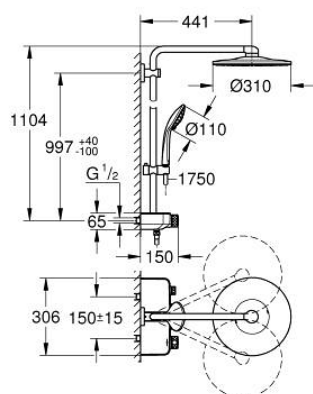

## 26 507 AL0 EUPHORIA SMARTCONTROL SYSTEM 310 SHOWER SYSTEM WITH THERMOSTAT FOR WALL MOUNTING

### PRODUCT DESCRIPTION

- Colour: brushed hard graphite
- consisting of:
  - horizontal 450 mm shower arm
  - upper bracket adjustable for minimal adaption to existing drilling holes
  - exposed SmartControl thermostat
- allows change between:
  - head shower Rainshower SmartActive 310
  - maximum flow rate (at 3 bar): 20 l/min
  - spray patterns: GROHE PureRain, ActiveRain
  - hand shower Euphoria 110 Massage, spray plate white
  - spray patterns: Rain, SmartRain, Massage
  - maximum flow rate (at 3 bar): 16 l/min
  - adjustable in height with gliding element
  - shower hose Silverflex 1750 mm 1/2" x 1/2" (28 388)
- GROHE DreamSpray - perfect spray pattern
- GROHE LongLife finish
- GROHE CoolTouch - no risk of scalding
- GROHE TurboStat - compact cartridge with wax thermoelement
- GROHE ProGrip - with knurled structure
- GROHE SafeStop at 38°C
- GROHE SafeStop Plus optional temperature limiter at 43°C included
- GROHE SmartControl - control the shower with intuitive push/turn button
- integrated GROHE EasyReach shower tray
- GROHE SpeedClean - effortless limescale removal
- Inner WaterGuide - inner insulation for surface protection
- TwistStop - to prevent hose from twisting
- suitable for instantaneous heaters from 18 kW/h
- minimum flow rate 5 l/min

### SPARE PARTS, februar 2019 – november 2021

- 1: Thermostatic compact cartridge 1/2" (Spare part-nr. 47439000)
- 2: Cartridge (Spare part-nr. 48297000)
- 3: Non-return valve (Spare part-nr. 49069000)
- 4: Non-return valve (Spare part-nr. 08565000)
- 5: Glide element (Spare part-nr. 48177AL0)
- 6: Dirt strainer (Spare part-nr. 0700200M)
- 7: Shower rail holder (Spare part-nr. 48279AL0)
- 9: GROHE TurboStat cartridge 1/2" (Spare part-nr. 47175000)\*
- 10: Socket spanner (Spare part-nr. 49059000)\*