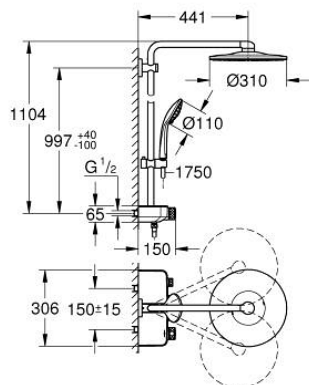

26 507 DA0 EUPHORIA SMARTCONTROL SYSTEM 310 SHOWER SYSTEM WITH THERMOSTAT FOR WALL MOUNTING

PRODUCT DESCRIPTION

- Colour: warm sunset
- consisting of:
 - horizontal 450 mm shower arm
 - upper bracket adjustable for minimal adaption to existing drilling holes
 - exposed SmartControl thermostat
- allows change between:
 - head shower Rainshower SmartActive 310
 - spray patterns: GROHE PureRain, ActiveRain
 - maximum flow rate (at 3 bar): 20 l/min
 - hand shower Euphoria 110 Massage, spray plate white
 - spray patterns: Rain, SmartRain, Massage
 - maximum flow rate (at 3 bar): 16 l/min
 - adjustable in height with gliding element
 - shower hose Silverflex 1750 mm 1/2" x 1/2" (28 388)
- GROHE DreamSpray - perfect spray pattern
- GROHE LongLife finish
- GROHE CoolTouch - no risk of scalding
- GROHE TurboStat - compact cartridge with wax thermoelement
- GROHE ProGrip - with knurled structure
- GROHE SafeStop at 38°C
- GROHE SafeStop Plus optional temperature limiter at 43°C included
- GROHE SmartControl - control the shower with intuitive push/turn button
- integrated GROHE EasyReach shower tray
- GROHE SpeedClean - effortless limescale removal
- Inner WaterGuide - inner insulation for surface protection
- TwistStop - to prevent hose from twisting
- suitable for instantaneous heaters from 18 kW/h
- minimum flow rate 5 l/min

26 507 DA0 EUPHORIA SMARTCONTROL SYSTEM 310 SHOWER SYSTEM WITH THERMOSTAT FOR WALL MOUNTING

SPARE PARTS, september 2018 – november 2021

- 1: Thermostatic compact cartridge 1/2" (Spare part-nr. 47439000)
- 2: Cartridge (Spare part-nr. 48297000)
- 3: Non-return valve (Spare part-nr. 49069000)
- 4: Non-return valve (Spare part-nr. 08565000)
- 5: Glide element (Spare part-nr. 48177DA0)
- 6: Dirt strainer (Spare part-nr. 0700200M)
- 7: Shower rail holder (Spare part-nr. 48279DA0)
- 9: GROHE TurboStat cartridge 1/2" (Spare part-nr. 47175000)*
- 10: Socket spanner (Spare part-nr. 49059000)*