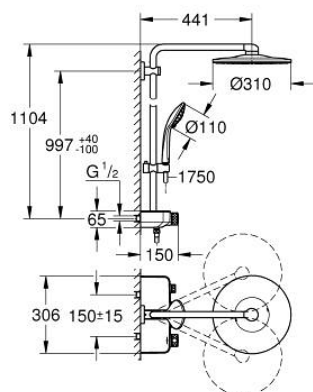

26 507 DC0 EUPHORIA SMARTCONTROL SYSTEM 310 SHOWER SYSTEM WITH THERMOSTAT FOR WALL MOUNTING

PRODUCT DESCRIPTION

- Colour: supersteel
- consisting of:
 - horizontal 450 mm shower arm
 - upper bracket adjustable for minimal adaption to existing drilling holes
 - exposed SmartControl thermostat
- allows change between:
 - head shower Rainshower SmartActive 310
 - spray patterns: GROHE PureRain, ActiveRain
 - maximum flow rate (at 3 bar): 20 l/min
 - hand shower Euphoria 110 Massage, spray plate white
 - spray patterns: Rain, SmartRain, Massage
 - maximum flow rate (at 3 bar): 16 l/min
 - adjustable in height with gliding element
 - shower hose Silverflex 1750 mm 1/2" x 1/2" (28 388)
- GROHE DreamSpray - perfect spray pattern
- GROHE LongLife finish
- GROHE CoolTouch - no risk of scalding
- GROHE TurboStat - compact cartridge with wax thermoelement
- GROHE ProGrip - with knurled structure
- GROHE SafeStop at 38°C
- GROHE SafeStop Plus optional temperature limiter at 43°C included
- GROHE SmartControl - control the shower with intuitive push/turn button
- integrated GROHE EasyReach shower tray
- GROHE SpeedClean - effortless limescale removal
- Inner WaterGuide - inner insulation for surface protection
- TwistStop - to prevent hose from twisting
- suitable for instantaneous heaters from 18 kW/h
- minimum flow rate 5 l/min

26 507 DC0 EUPHORIA SMARTCONTROL SYSTEM 310 SHOWER SYSTEM WITH THERMOSTAT FOR WALL MOUNTING

SPARE PARTS, julij 2018 – november 2021

- 1: Thermostatic compact cartridge 1/2" (Spare part-nr. 47439000)
- 2: Cartridge (Spare part-nr. 48297000)
- 3: Non-return valve (Spare part-nr. 49069000)
- 4: Non-return valve (Spare part-nr. 08565000)
- 5: Glide element (Spare part-nr. 48177DC0)
- 6: Dirt strainer (Spare part-nr. 0700200M)
- 7: Shower rail holder (Spare part-nr. 48279DC0)
- 9: GROHE TurboStat cartridge 1/2" (Spare part-nr. 47175000)*
- 10: Socket spanner (Spare part-nr. 49059000)*