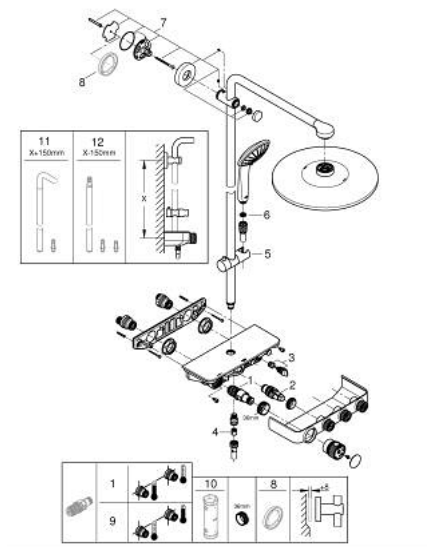

26 507 DC0 EUPHORIA SMARTCONTROL SYSTEM 310 SHOWER SYSTEM WITH THERMOSTAT FOR WALL MOUNTING

PRODUCT DESCRIPTION

- Colour: supersteel
- consisting of:
 - horizontal 450 mm shower arm
 - upper bracket adjustable for minimal adaption to existing drilling holes
 - exposed SmartControl thermostat
- allows change between:
 - head shower Rainshower SmartActive 310
 - spray patterns: GROHE PureRain, ActiveRain
 - maximum flow rate (at 3 bar): 20 l/min
 - hand shower Euphoria 110 Massage, spray plate white
 - spray patterns: Rain, SmartRain, Massage
 - maximum flow rate (at 3 bar): 16 l/min
 - adjustable in height with gliding element
 - shower hose Silverflex 1750 mm 1/2" x 1/2" (28 388)
- GROHE DreamSpray - perfect spray pattern
- GROHE LongLife finish
- GROHE CoolTouch - no risk of scalding
- GROHE TurboStat - compact cartridge with wax thermoelement
- GROHE ProGrip - with knurled structure
- GROHE SafeStop at 38°C
- GROHE SafeStop Plus optional temperature limiter at 43°C included
- GROHE SmartControl - control the shower with intuitive push/turn button
- integrated GROHE EasyReach shower tray
- GROHE SpeedClean - effortless limescale removal
- Inner WaterGuide - inner insulation for surface protection
- TwistStop - to prevent hose from twisting
- suitable for instantaneous heaters from 18 kW/h
- minimum flow rate 5 l/min

26 507 DC0 EUPHORIA SMARTCONTROL SYSTEM 310 SHOWER SYSTEM WITH THERMOSTAT FOR WALL MOUNTING

SPARE PARTS, julij 2018 – november 2021

- 1: Thermostatic compact cartridge 1/2" (Spare part-nr. 47439000)
- 2: Cartridge (Spare part-nr. 48297000)
- 3: Non-return valve (Spare part-nr. 49069000)
- 4: Non-return valve (Spare part-nr. 08565000)
- 5: Glide element (Spare part-nr. 48177DC0)
- 6: Dirt strainer (Spare part-nr. 0700200M)
- 7: Shower rail holder (Spare part-nr. 48279DC0)
- 9: GROHE TurboStat cartridge 1/2" (Spare part-nr. 47175000)*
- 10: Socket spanner (Spare part-nr. 49059000)*