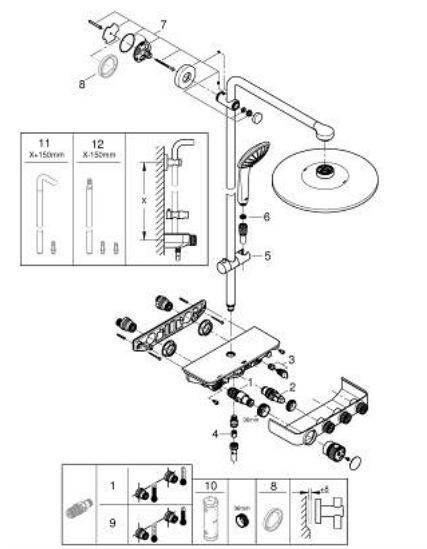

26 507 DL0 EUPHORIA SMARTCONTROL SYSTEM 310 SHOWER SYSTEM WITH THERMOSTAT FOR WALL MOUNTING

SPARE PARTS, september 2018 – now

- 1: Thermostatic compact cartridge 1/2" (Spare part-nr. 47439000)
- 2: Cartridge (Spare part-nr. 48297000)
- 3: Non-return valve (Spare part-nr. 49069000)
- 4: Non-return valve (Spare part-nr. 08565000)
- 5: Glide element (Spare part-nr. 48177DL0)
- 6: Dirt strainer (Spare part-nr. 0700200M)
- 7: Shower rail holder (Spare part-nr. 48279DL0)
- 9: GROHE TurboStat cartridge 1/2" (Spare part-nr. 47175000)*
- 10: Socket spanner (Spare part-nr. 49059000)*