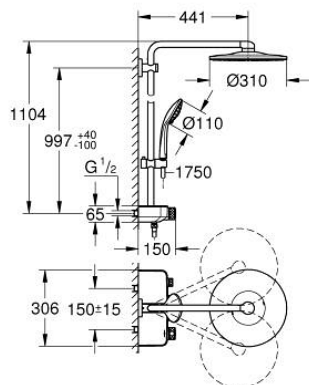

## 26 507 GL0 EUPHORIA SMARTCONTROL SYSTEM 310 SHOWER SYSTEM WITH THERMOSTAT FOR WALL MOUNTING

### PRODUCT DESCRIPTION

- Colour: cool sunrise
- consisting of:
  - horizontal 450 mm shower arm
  - upper bracket adjustable for minimal adaption to existing drilling holes
  - exposed SmartControl thermostat
- allows change between:
  - head shower Rainshower SmartActive 310
  - spray patterns: GROHE PureRain, ActiveRain
  - maximum flow rate (at 3 bar): 20 l/min
  - hand shower Euphoria 110 Massage, spray plate white
  - spray patterns: Rain, SmartRain, Massage
  - maximum flow rate (at 3 bar): 16 l/min
  - adjustable in height with gliding element
  - shower hose Silverflex 1750 mm 1/2" x 1/2" (28 388)
  - GROHE DreamSpray - perfect spray pattern
  - GROHE LongLife finish
  - GROHE CoolTouch - no risk of scalding
  - GROHE TurboStat - compact cartridge with wax thermoelement
  - GROHE ProGrip - with knurled structure
  - GROHE SafeStop at 38°C
  - GROHE SafeStop Plus optional temperature limiter at 43°C included
  - GROHE SmartControl - control the shower with intuitive push/turn button
  - integrated GROHE EasyReach shower tray
  - GROHE SpeedClean - effortless limescale removal
  - Inner WaterGuide - inner insulation for surface protection
  - TwistStop - to prevent hose from twisting
  - suitable for instantaneous heaters from 18 kW/h
  - minimum flow rate 5 l/min

### SPARE PARTS, september 2018 – now

- 1: Thermostatic compact cartridge 1/2" (Spare part-nr. 47439000)
- 2: Cartridge (Spare part-nr. 48297000)
- 3: Non-return valve (Spare part-nr. 49069000)
- 4: Non-return valve (Spare part-nr. 08565000)
- 5: Glide element (Spare part-nr. 48177GL0)
- 6: Dirt strainer (Spare part-nr. 0700200M)
- 7: Shower rail holder (Spare part-nr. 48279GL0)
- 9: GROHE TurboStat cartridge 1/2" (Spare part-nr. 47175000)\*
- 10: Socket spanner (Spare part-nr. 49059000)\*