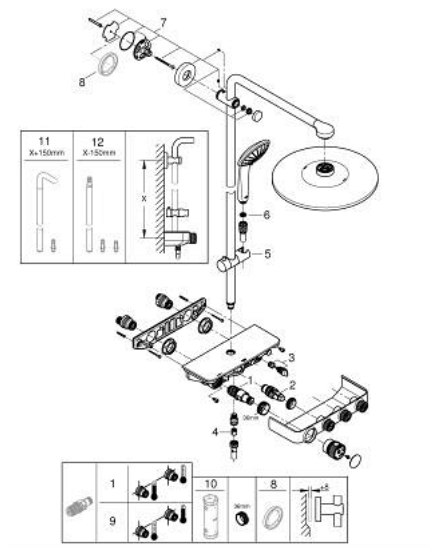

## 26 507 GL0 EUPHORIA SMARTCONTROL SYSTEM 310 SHOWER SYSTEM WITH THERMOSTAT FOR WALL MOUNTING

### PRODUCT DESCRIPTION

- Colour: cool sunrise
- consisting of:
  - horizontal 450 mm shower arm
  - upper bracket adjustable for minimal adaption to existing drilling holes
  - exposed SmartControl thermostat
- allows change between:
  - head shower Rainshower SmartActive 310
  - spray patterns: GROHE PureRain, ActiveRain
  - maximum flow rate (at 3 bar): 20 l/min
  - hand shower Euphoria 110 Massage, spray plate white
  - spray patterns: Rain, SmartRain, Massage
  - maximum flow rate (at 3 bar): 16 l/min
  - adjustable in height with gliding element
  - shower hose Silverflex 1750 mm 1/2" x 1/2" (28 388)
  - GROHE DreamSpray - perfect spray pattern
  - GROHE LongLife finish
  - GROHE CoolTouch - no risk of scalding
  - GROHE TurboStat - compact cartridge with wax thermoelement
  - GROHE ProGrip - with knurled structure
  - GROHE SafeStop at 38°C
  - GROHE SafeStop Plus optional temperature limiter at 43°C included
  - GROHE SmartControl - control the shower with intuitive push/turn button
  - integrated GROHE EasyReach shower tray
  - GROHE SpeedClean - effortless limescale removal
  - Inner WaterGuide - inner insulation for surface protection
  - TwistStop - to prevent hose from twisting
  - suitable for instantaneous heaters from 18 kW/h
  - minimum flow rate 5 l/min

### SPARE PARTS, september 2018 – now

- 1: Thermostatic compact cartridge 1/2" (Spare part-nr. 47439000)
- 2: Cartridge (Spare part-nr. 48297000)
- 3: Non-return valve (Spare part-nr. 49069000)
- 4: Non-return valve (Spare part-nr. 08565000)
- 5: Glide element (Spare part-nr. 48177GL0)
- 6: Dirt strainer (Spare part-nr. 0700200M)
- 7: Shower rail holder (Spare part-nr. 48279GL0)
- 9: GROHE TurboStat cartridge 1/2" (Spare part-nr. 47175000)\*
- 10: Socket spanner (Spare part-nr. 49059000)\*